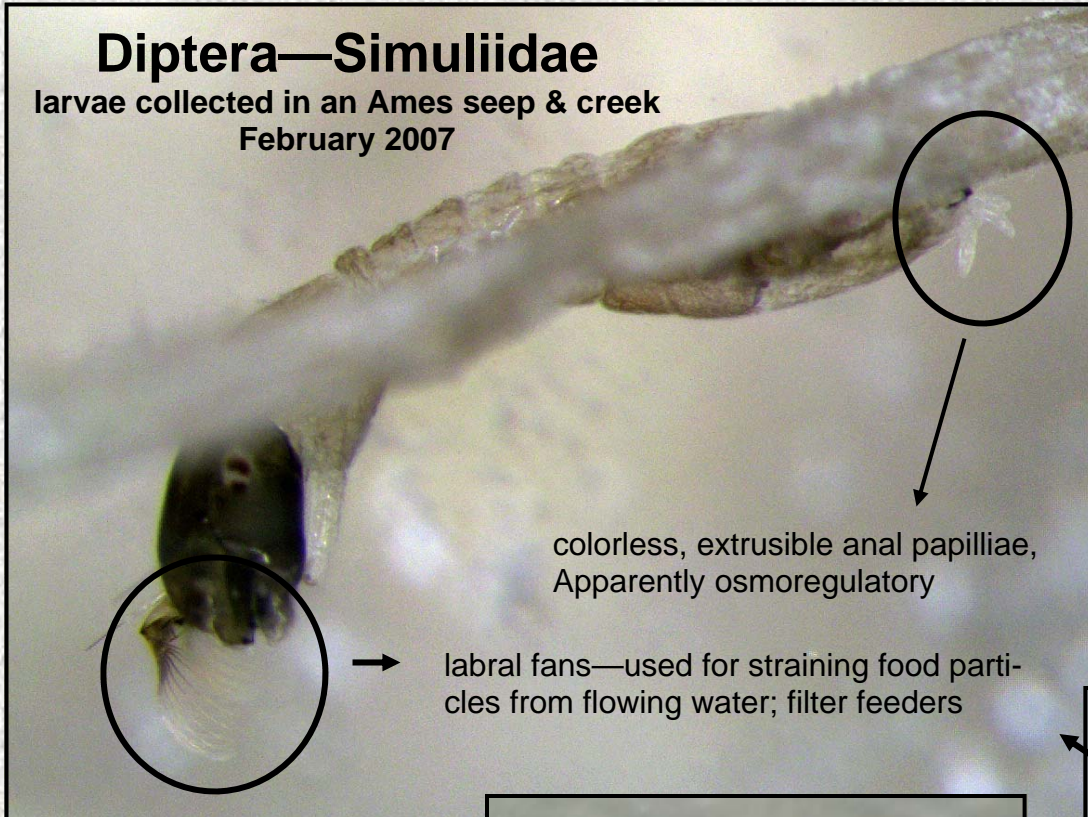

Diptera—Simuliidae

larvae collected in an Ames seep & creek
February 2007

colorless, extrusible anal papillae,
Apparently osmoregulatory

labral fans—used for straining food parti-
cles from flowing water; filter feeders

pupa

Aquatic Insects of North America by
Merritt & Cummins (great reference book)